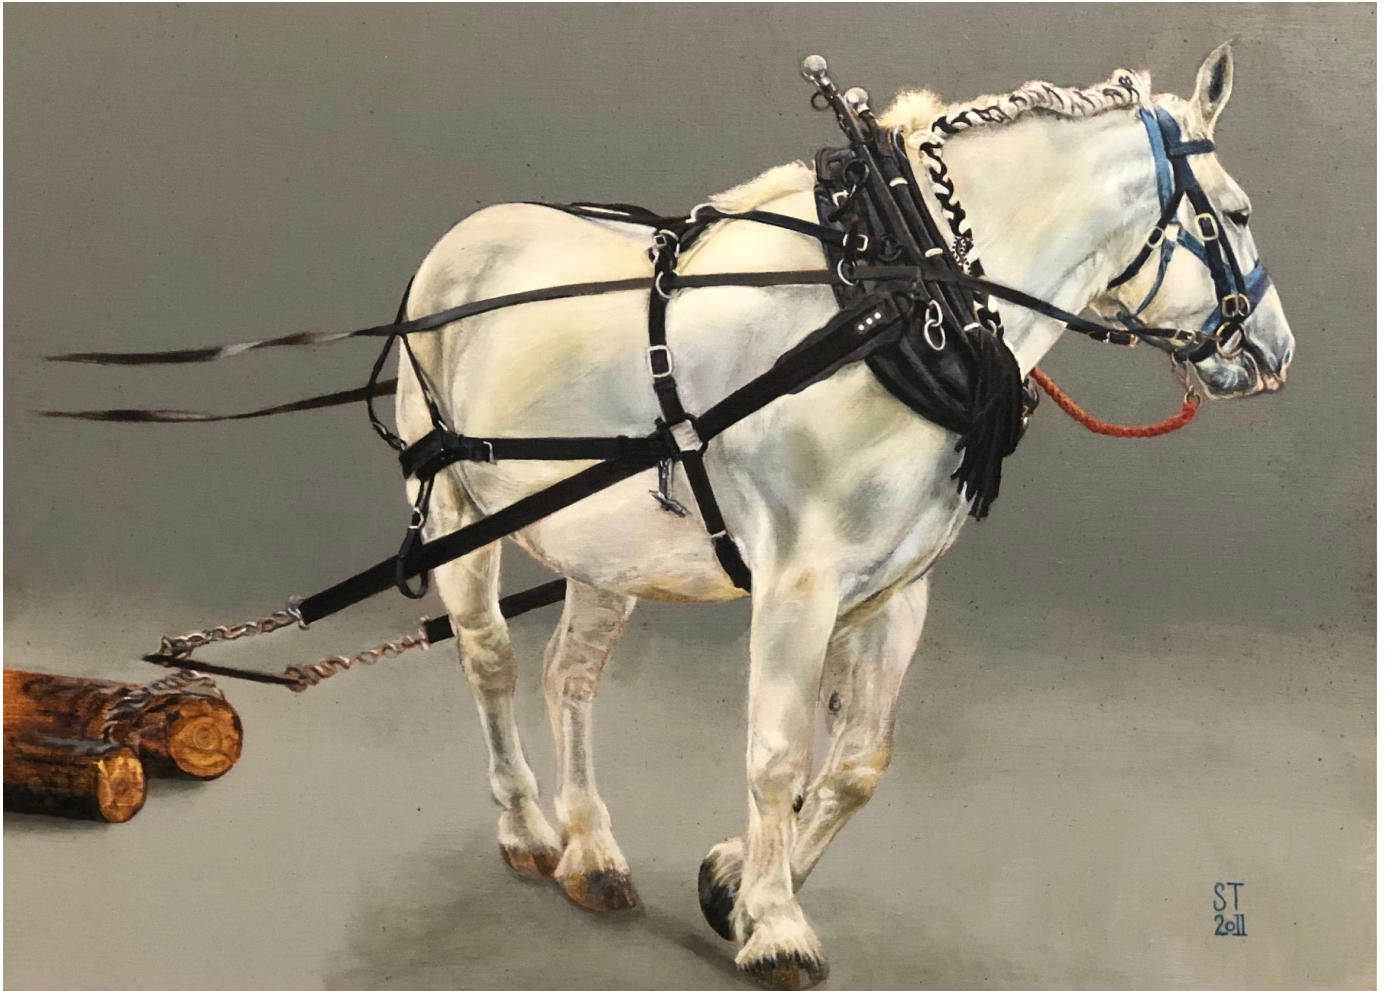

GALLOPER-SANDS

Annabelle the Percheron. Working horse. Oil on board. H335mm W435mm.

SALLY TAYLOR

Farm Residency

For all Sales : enquiries@gallopersands.co.uk

GS

GALLOPER-SANDS

Fine Art & Artisan Crafts

www.gallopersands.co.uk

Chalkhouse Teasel I : Portrait of a Suffolk Punch Colt

Oil on board
H260mm W180mm

£550

Chalkhouse Teasel II : Portrait of a Suffolk Punch Colt

Oil on board
H260mm W180mm

£550

Working Horses with Plough

Oil on board
H380mm W490mm

£1,200

Annabelle the Percheron

Demonstrating Low Impact Forestry

Oil on board

H360mm W460mm

£1,200

Annabelle the Percheron