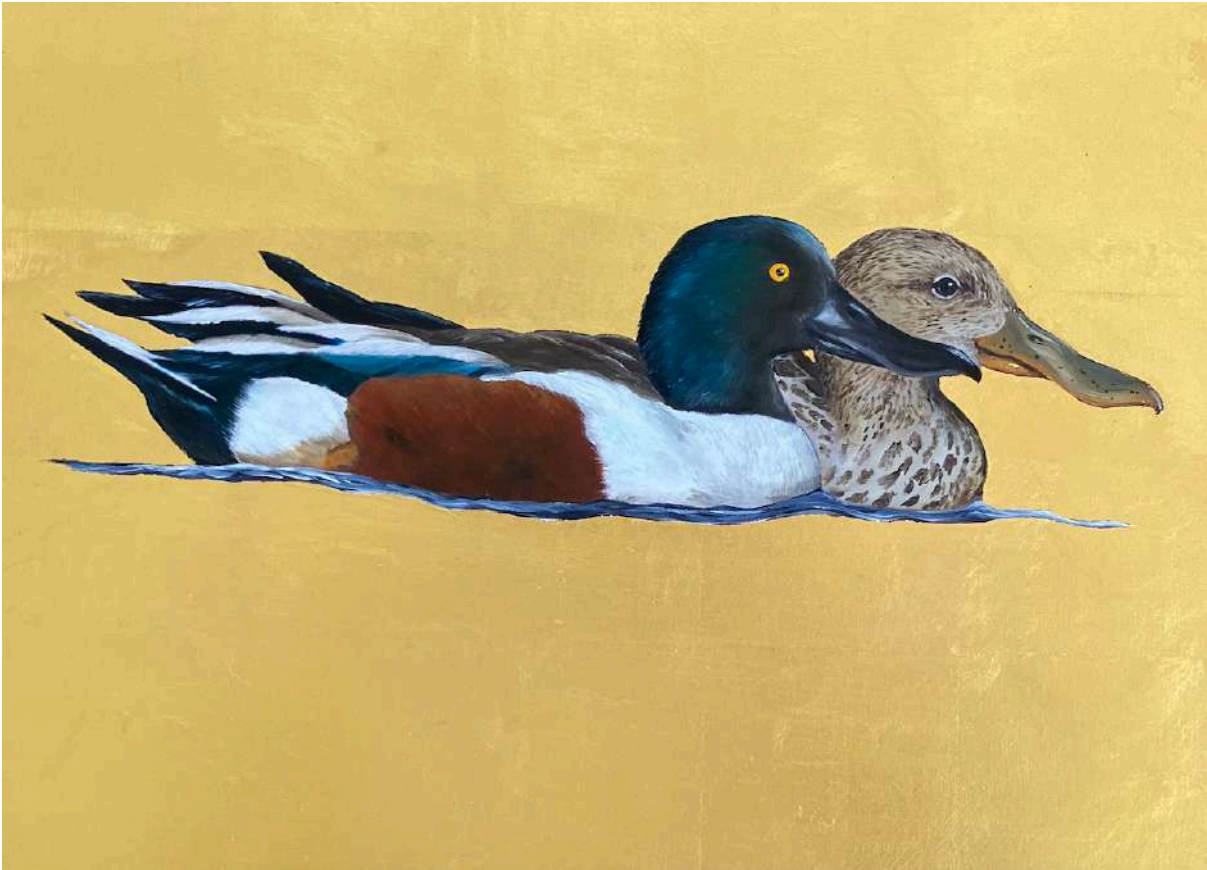

GALLOPER-SANDS

Teal. Oil & Gold leaf on board. H380mm W500mm.

BECKY MUNTING

THE WILDFOWL, WATERBIRD
& WETLAND RESIDENCY

For all Sales : enquiries@galloper-sands.co.uk

GS

GALLOPER-SANDS

Fine Art & Artisan Crafts

www.galloper-sands.co.

Shoveler Ducks

Oil and gold leaf on board
H370mm W470mm

£625

Stonechat in Reeds

Oil on board
H240mm W190mm

£225

Teal

Oil and gold leaf on board
H380mm W500mm

£625

Great Crested Grebe

Oil and gold leaf on board

H240mm W320mm

£365

Lapwing Chick II

Oil on board
H185mm W185mm