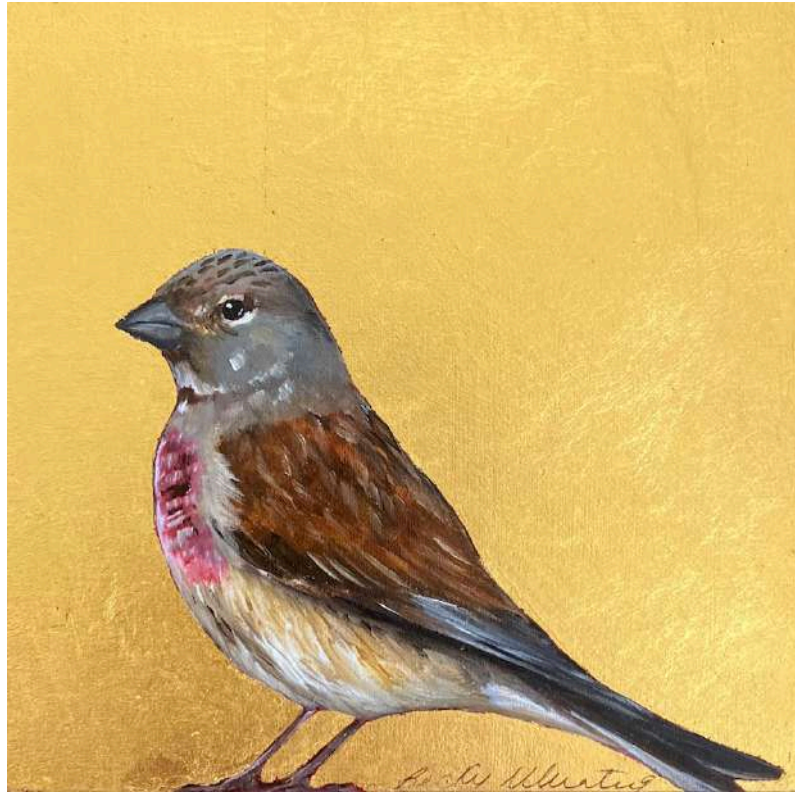

www.galloper-sands.co.

Shoveler Ducks

Oil and gold leaf on board
H370mm W470mm

£625

Stonechat in Reeds

Oil on board
H240mm W190mm

£225

Teal

Oil and gold leaf on board
H380mm W500mm

£625

Great Crested Grebe

Oil and gold leaf on board

H240mm W320mm

£365

Lapwing Chick II

Oil on board
H185mm W185mm

£185

Linnet Icon

Oil and gold leaf on board
H185mm W185mm

£195

Avocet Chick III

Oil on board
H185mm W185mm

£185

Black Tailed Godwit

Oil and gold leaf on board

H130mm W180mm

£245

Reed Warbler I

Oil and gold leaf on board
H240mm W190mm

£225

Redshank Chick II

Oil on board
H185mm W185mm